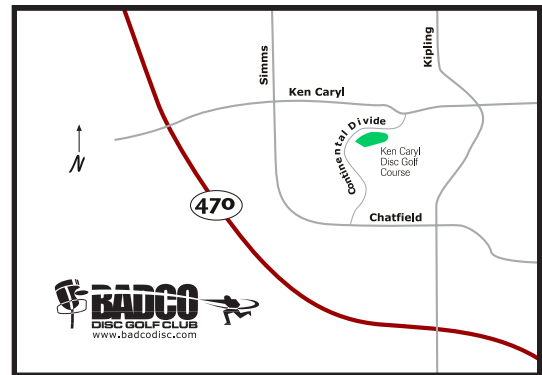

KEN CARYL DISC GOLF COURSE

Directions: Take C-470 to Ken Caryl and exit east. Travel east past Simms to the next light at Continental Divide. Turn South and drive about a half mile until you see the Ken Caryl Clubhouse and turn in and park in the lot. The first tee is just north of the clubhouse.

Location: Littleton, CO

Holes: 9 - Mach I

Tees: small; asphalt

Notes: Referred to as the 'Postage Stamp' because of the very tight layout. Holes are very short. Good place to work on short game.

Map provided by