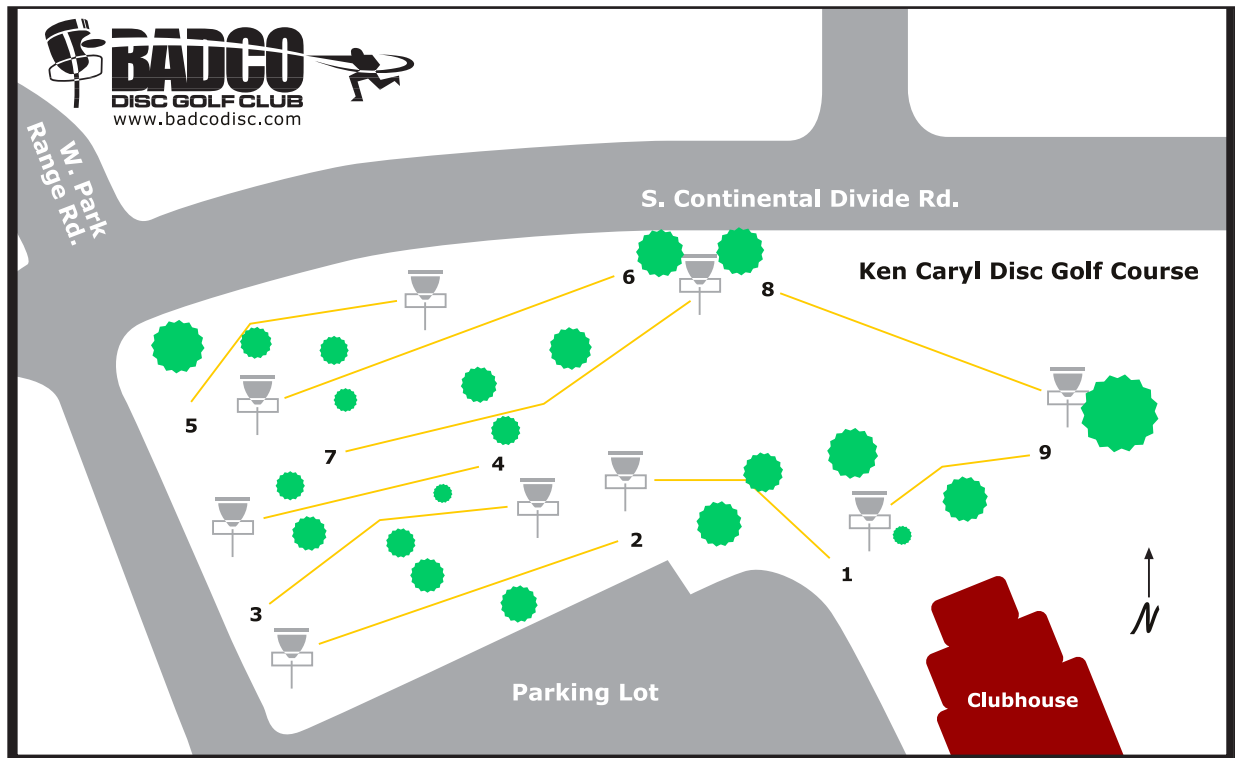

KEN CARYL DISC GOLF COURSE

Directions: Take C-470 to Ken Caryl and exit east. Travel east past Simms to the next light at Continental Divide. Turn South and drive about a half mile until you see the Ken Caryl Clubhouse and turn in and park in the lot. The first tee is just north of the clubhouse.

Location: Littleton, CO

Holes: 9 - Mach I

Tees: small; asphalt

Notes: Referred to as the 'Postage Stamp' because of the very tight layout. Holes are very short. Good place to work on short game.

Map provided by